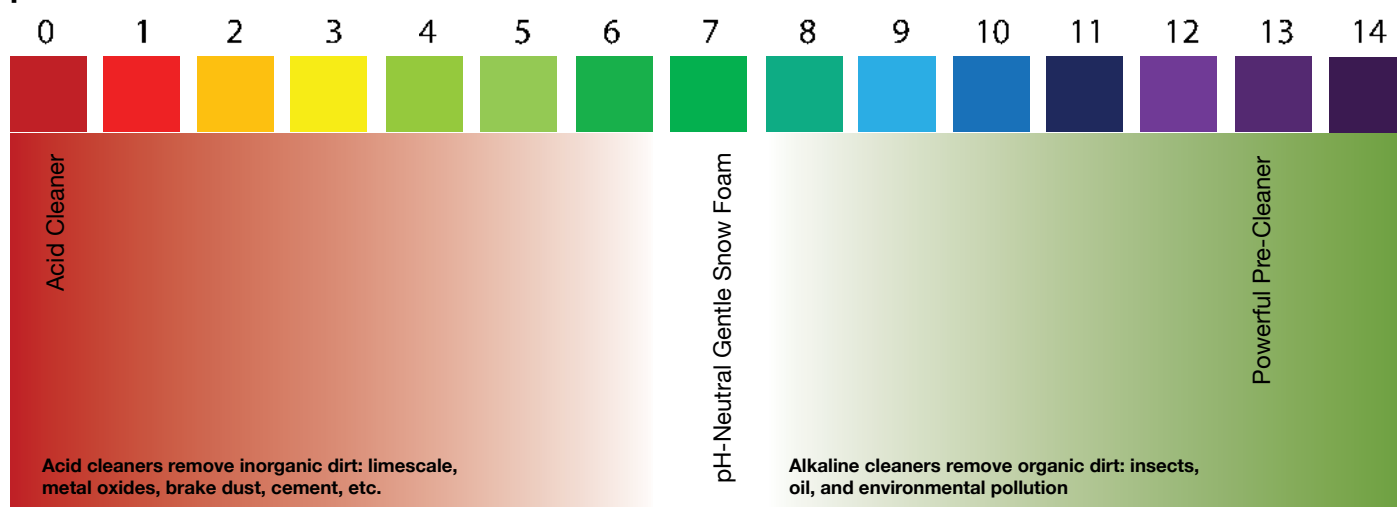

#464224
Roll: 500 sheets

Floor Stand

For Paper Rolls

- For rolls up to 40 cm width
- Maintenance-free tear-off edge
- 90 x 46 x 44 cm

#999064

User Guide.

pH-Value Scale

pH-Value Changing