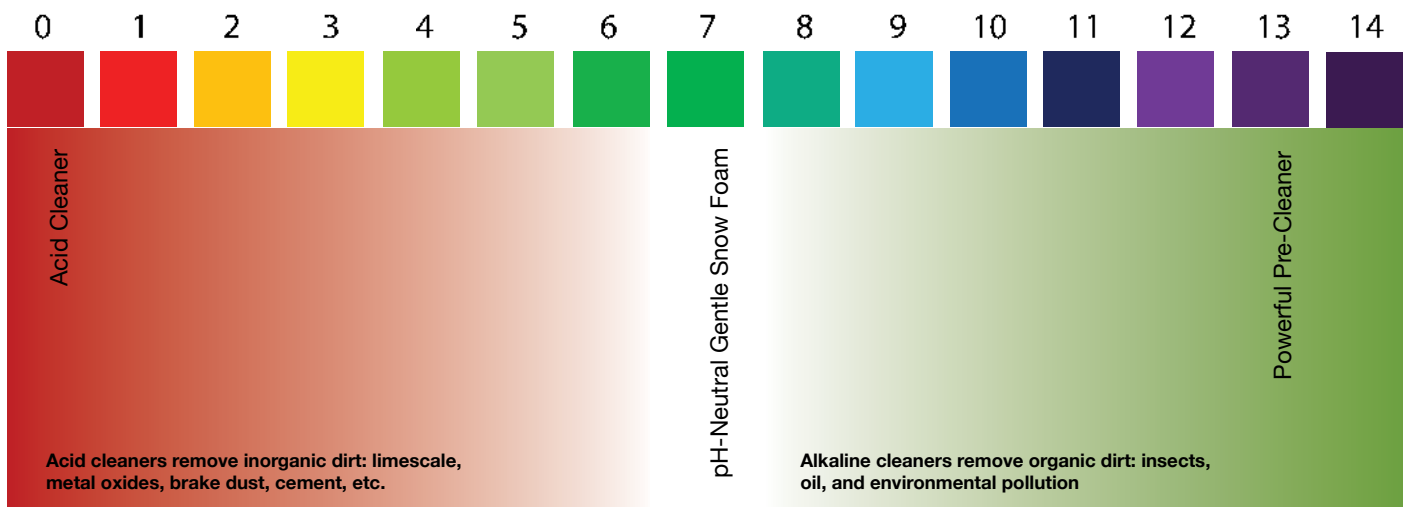

User Guide.

pH-Value Scale