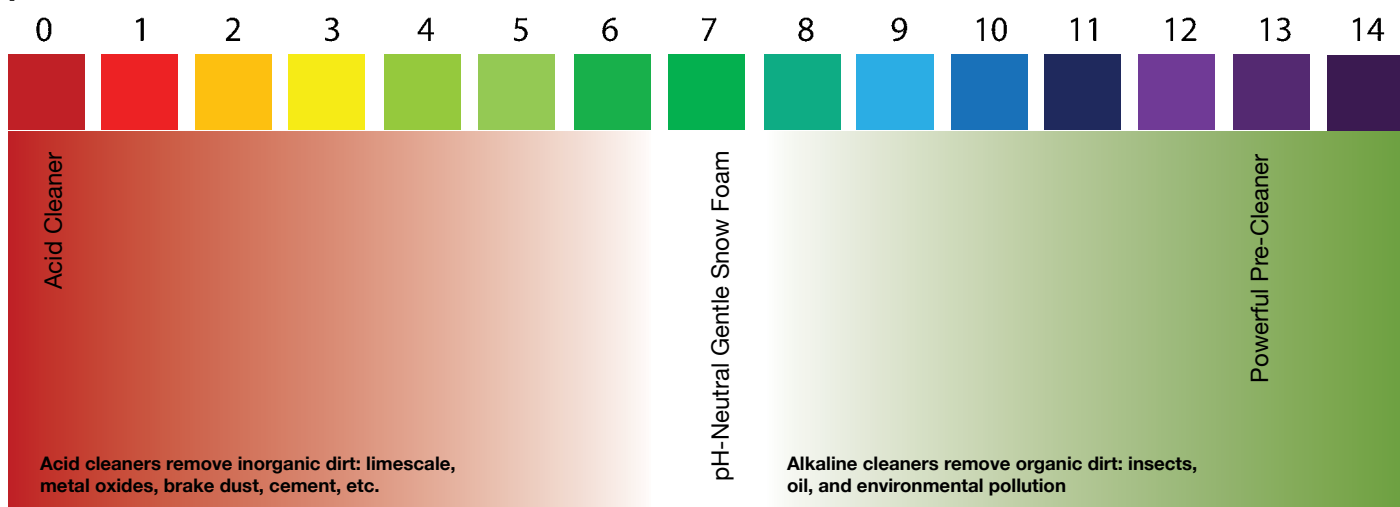

User Guide.

pH-Value Scale